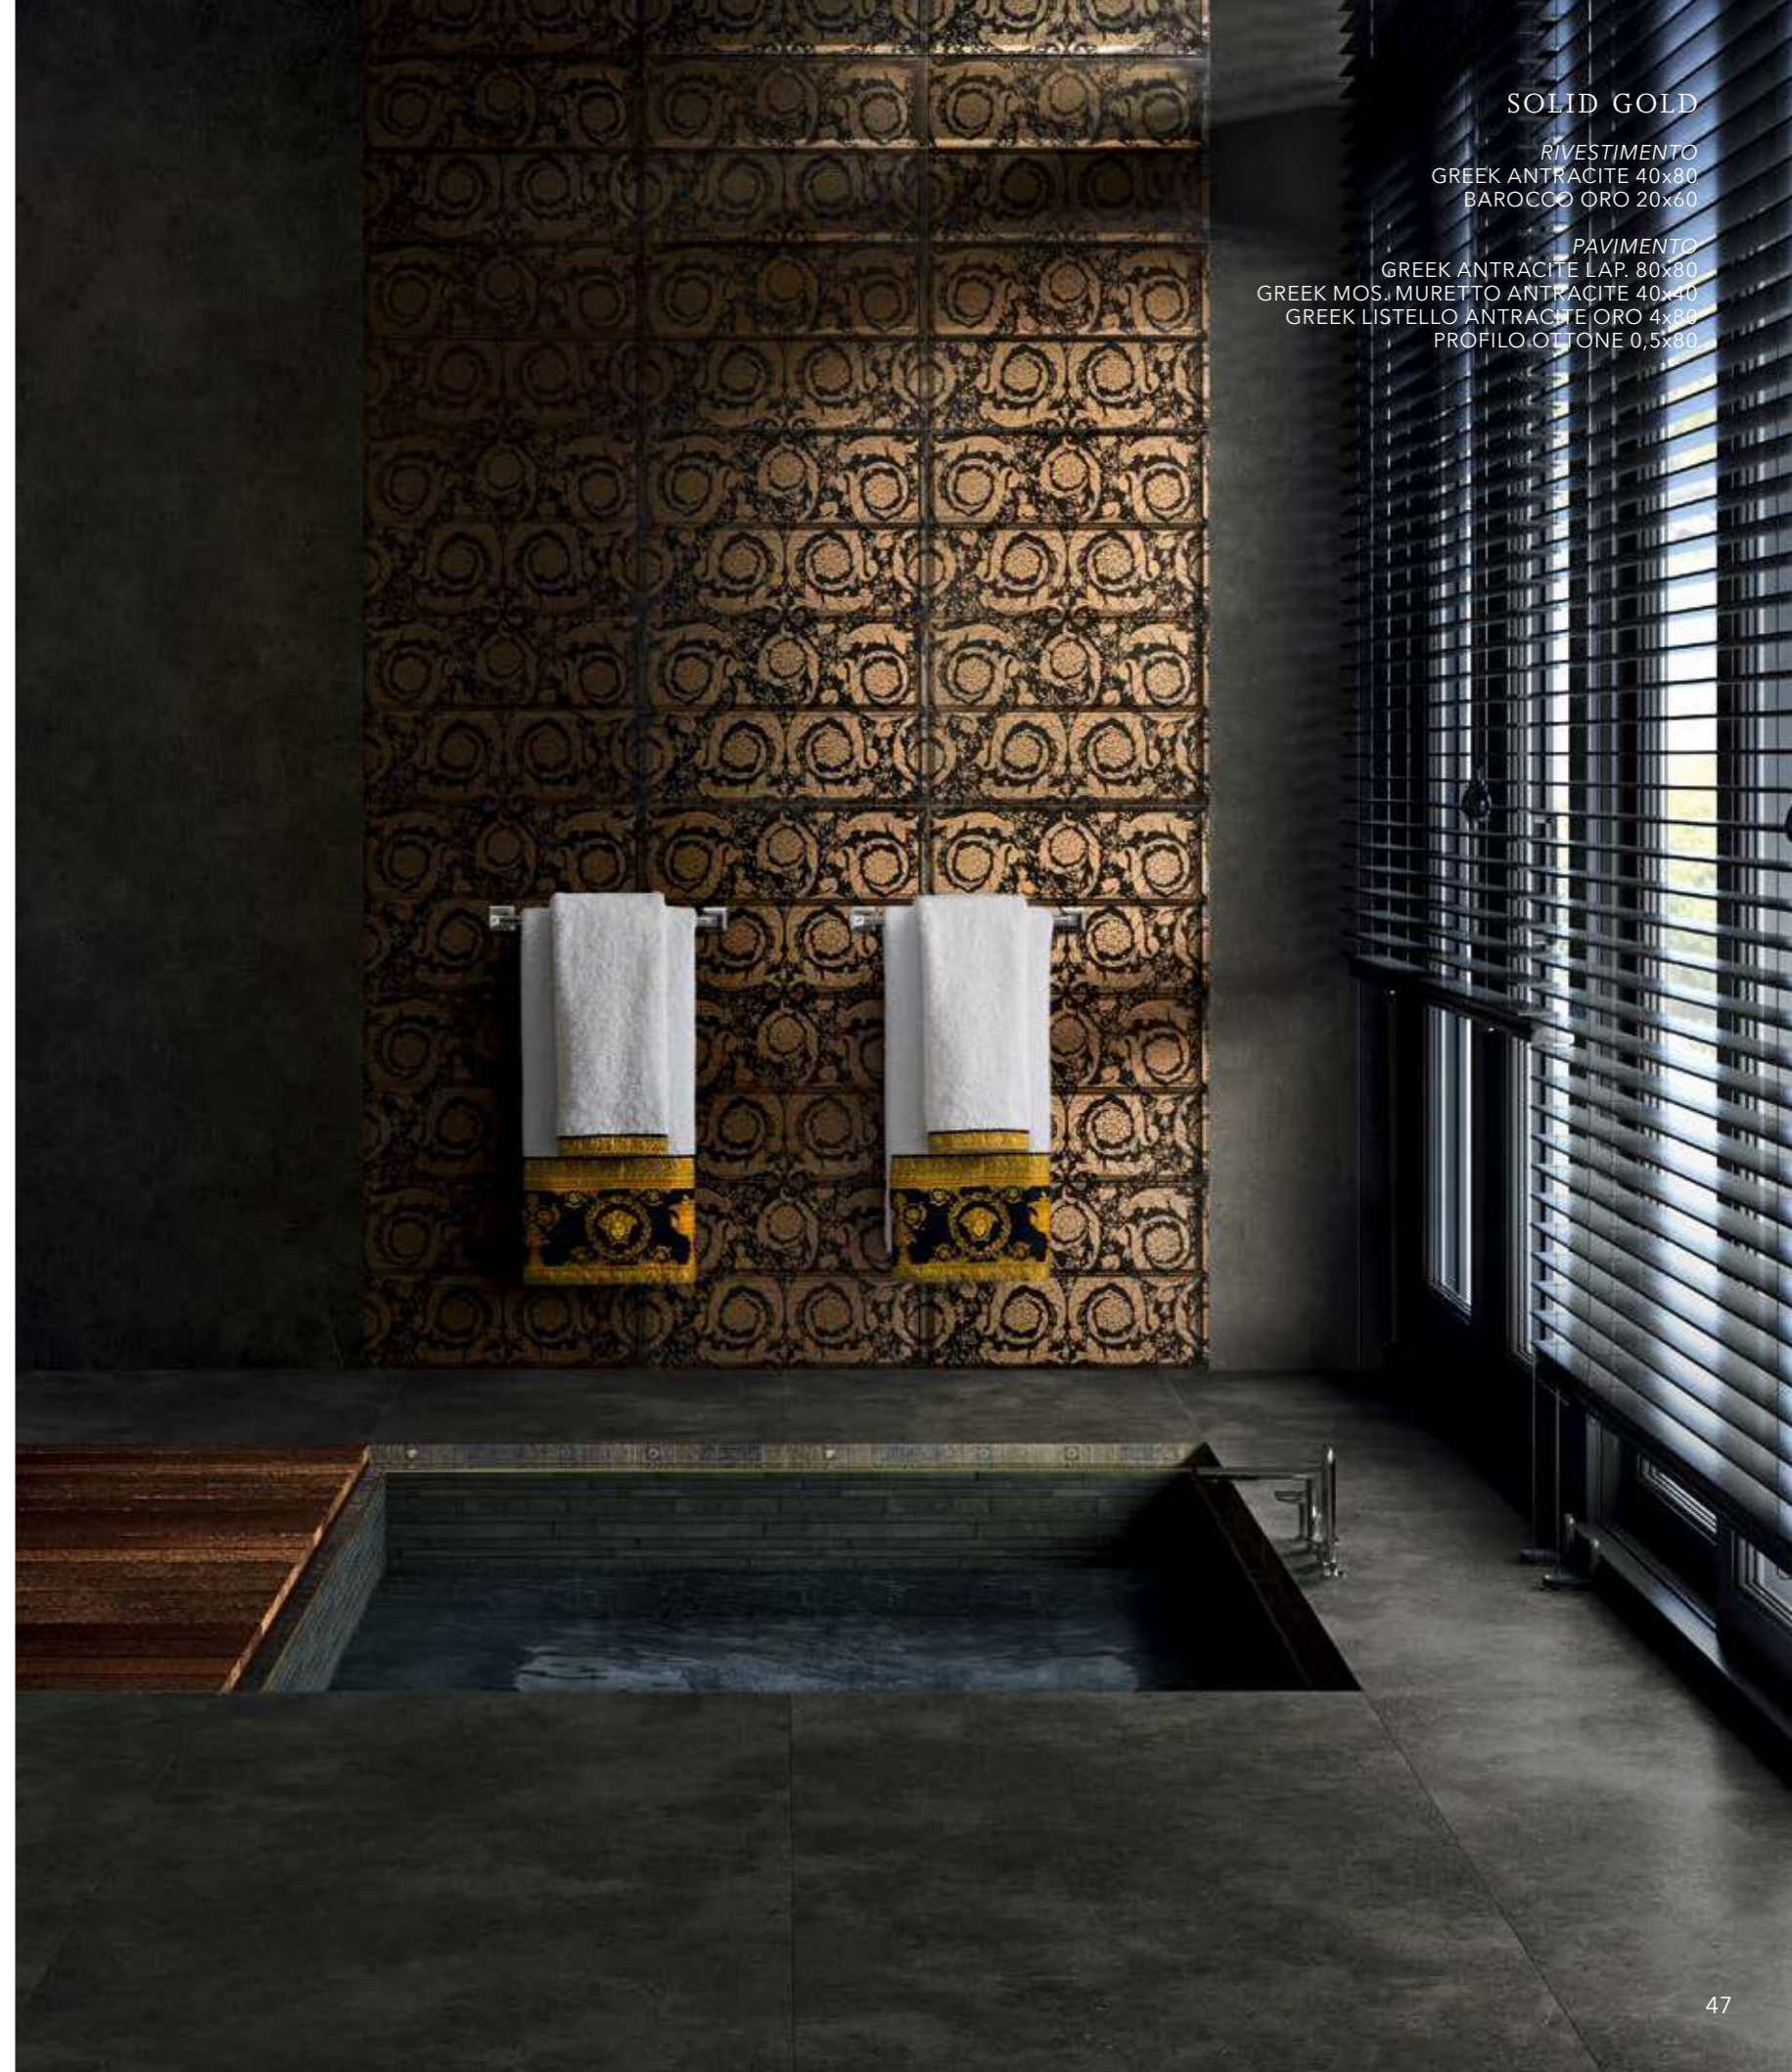

SOLID GOLD

RIVESTIMENTO
GREEK ANTRACITE 40x80
BAROCCO ORO 20x60

PAVIMENTO
GREEK ANTRACITE LAP. 80x80
GREEK MOS. MURETTO ANTRACITE 40x40
GREEK LISTELLO ANTRACITE ORO 4x80
PROFILO OTTONE 0,5x80