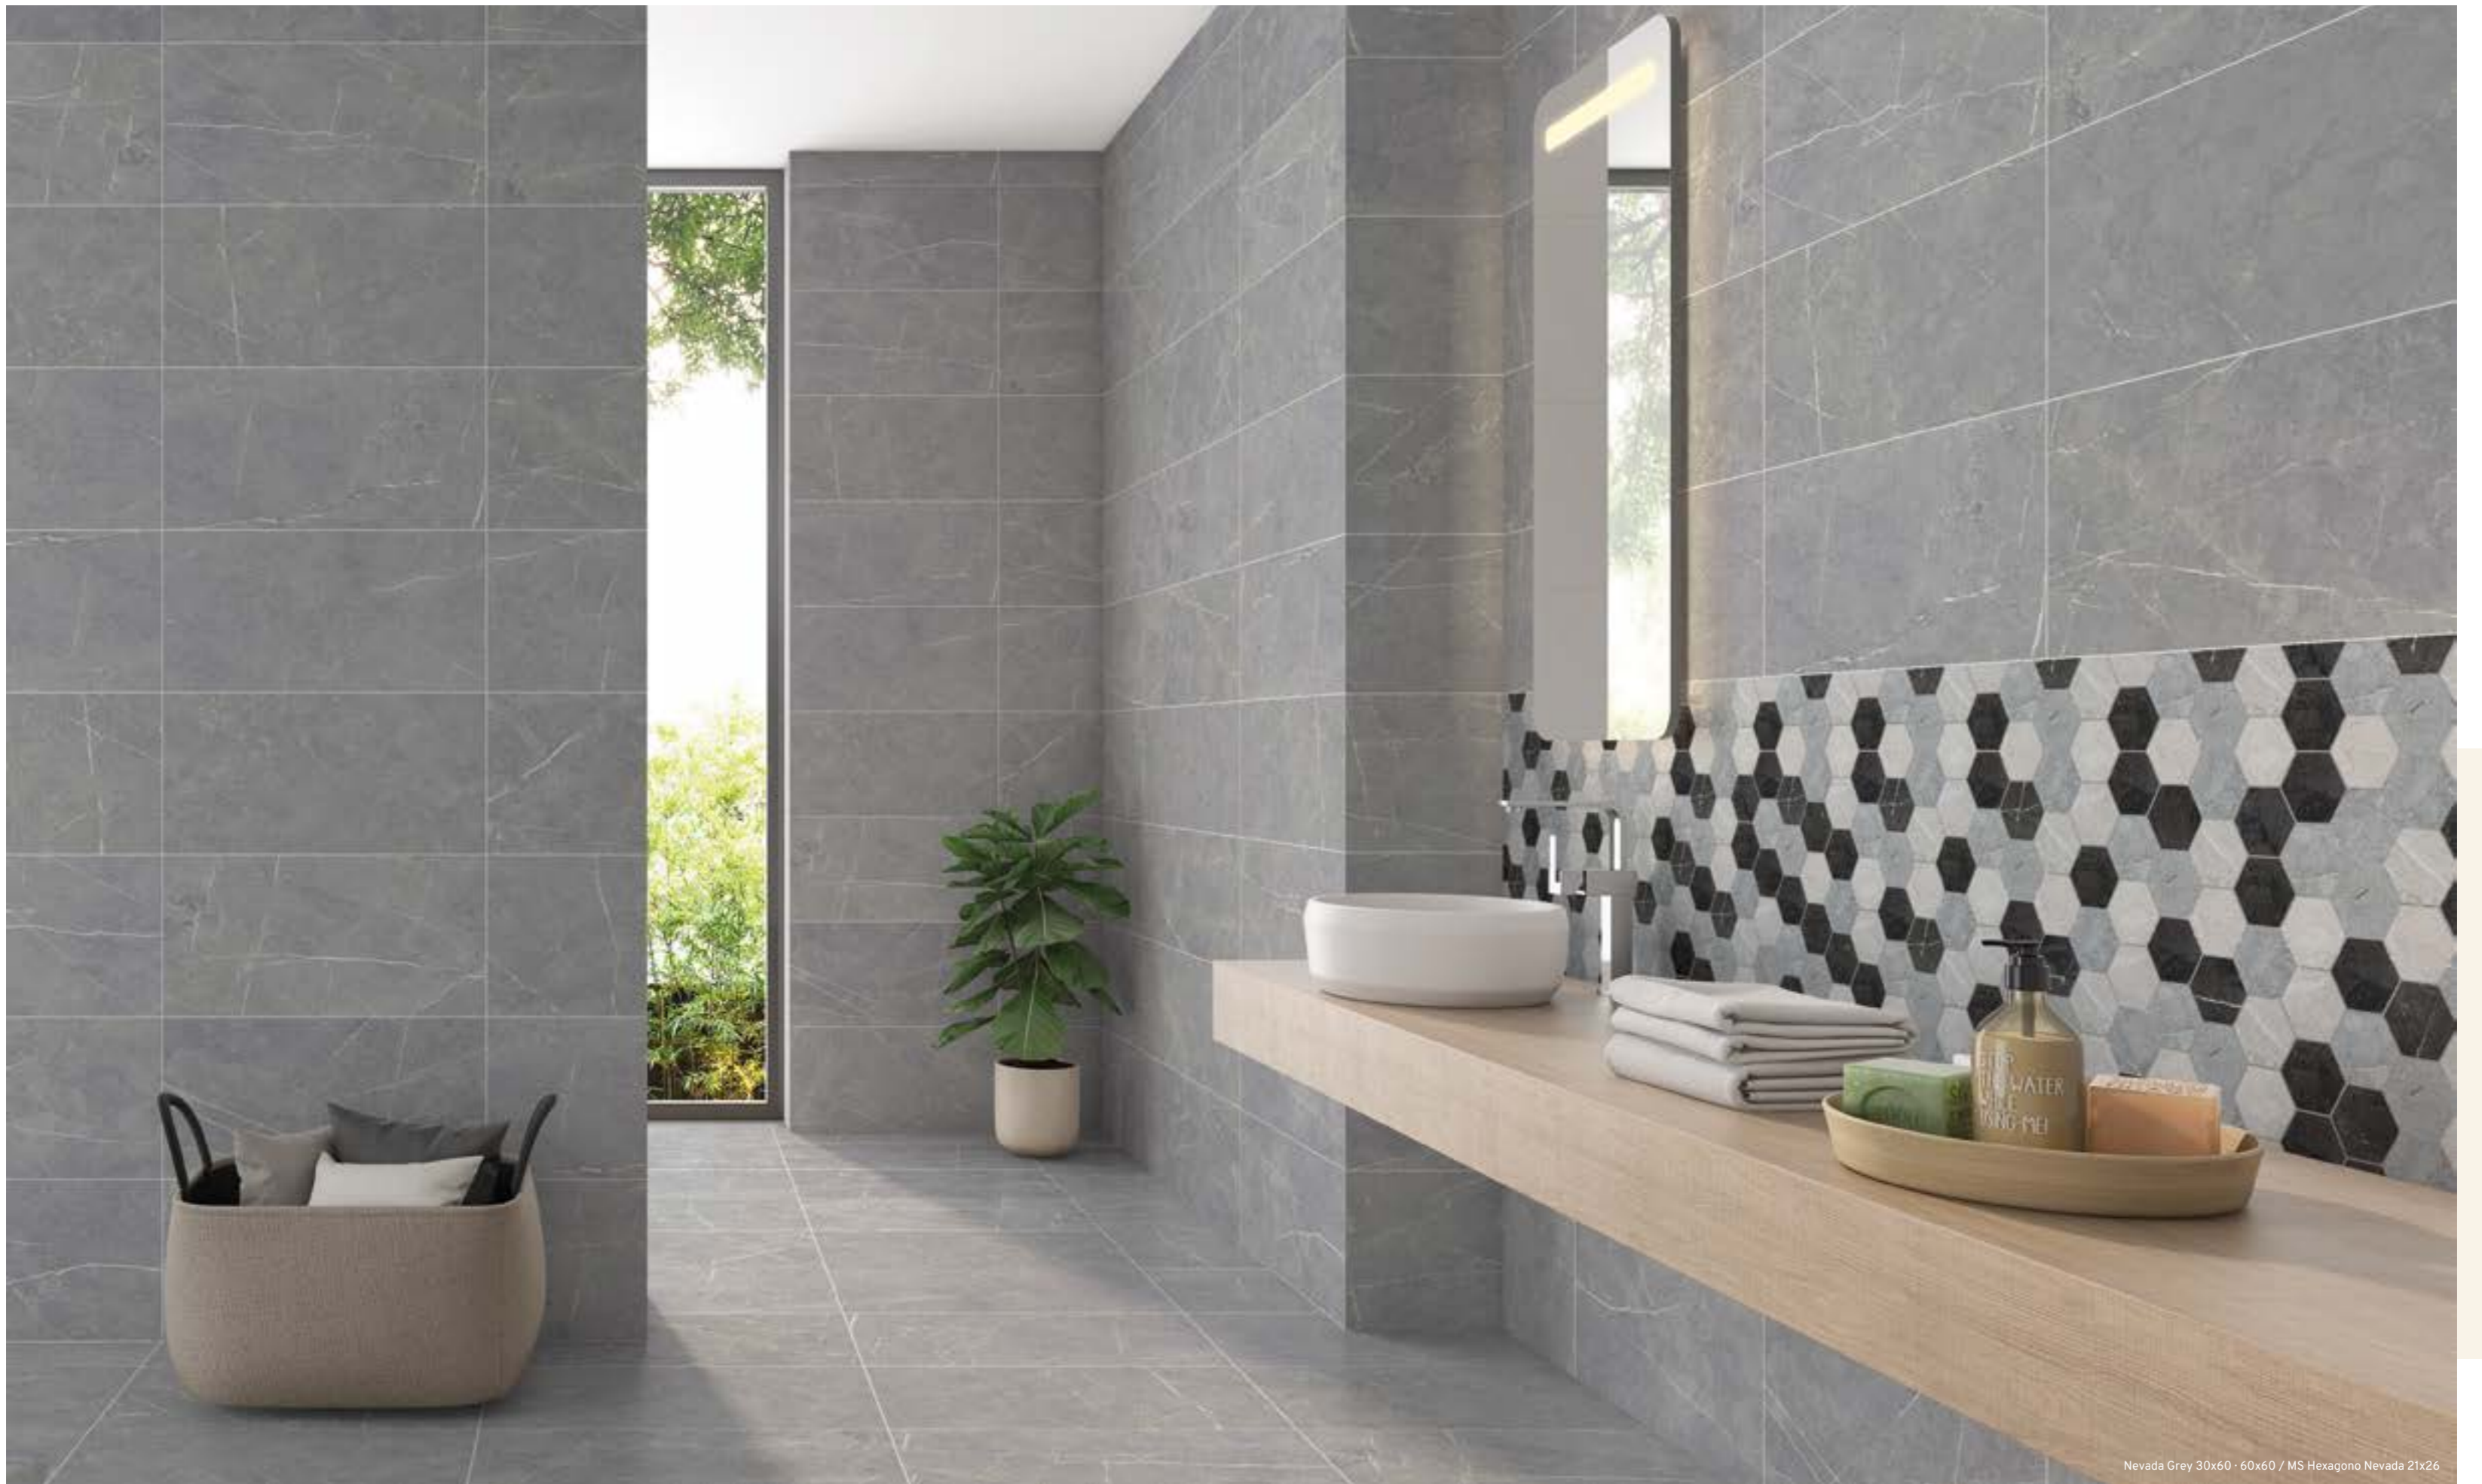

NEVADA

porcelain tiles

white

grey

black

Nevada Black 60x60

Nevada Black 30x60 - 60x60 - 60x90

Nevada Grey 30x60 - 60x60 - 60x90