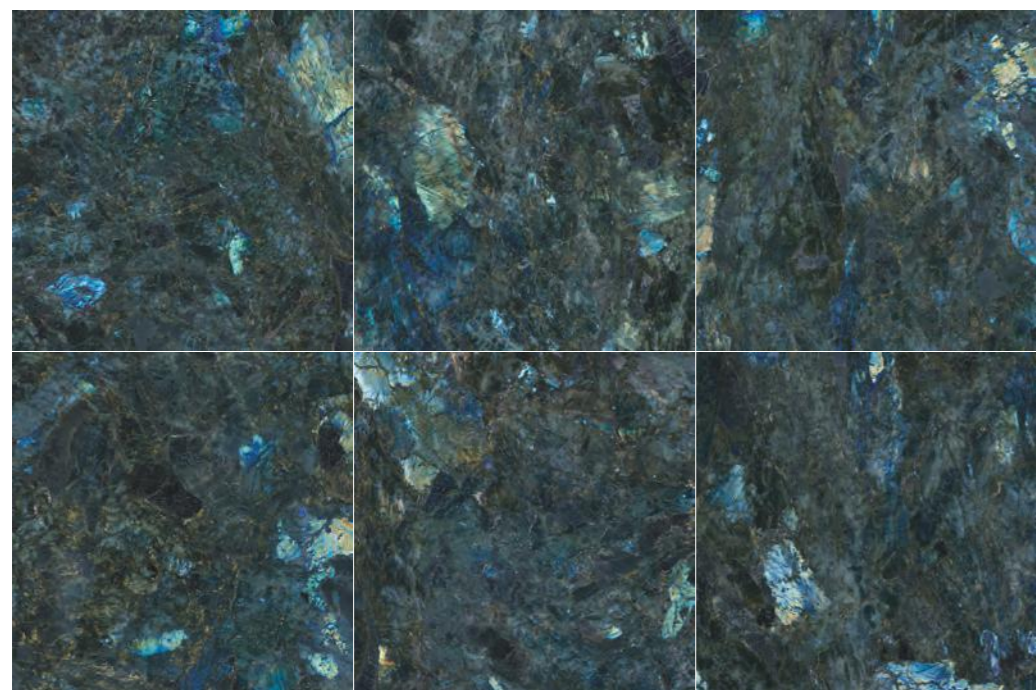

Rectified

120x120/48"x48"

Rectified

AVAILABLE COLOURS / COLORES DISPONIBLES

BLUE

SHADE VARIATION / VARIACIÓN GRÁFICA

120x120 60x120
M115 M110

LABRADORITE BLUE
120x120 / 48"x48"