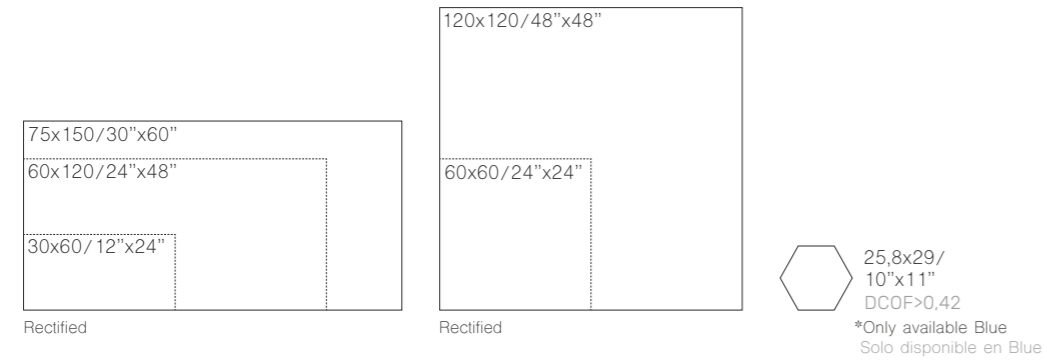

OIKOS

POLISHED PORCELAIN

SIZES / FORMATOS : POLISHED / NATURAL