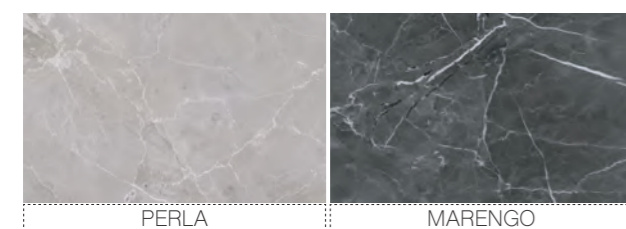

AURA

GLAZED PORCELAIN

SIZES / FORMATOS : GLOSSY

Rectified

60,8x60,8 60x60
☒ M124 ☐ M126

AVAILABLE COLOURS / COLORES DISPONIBLES