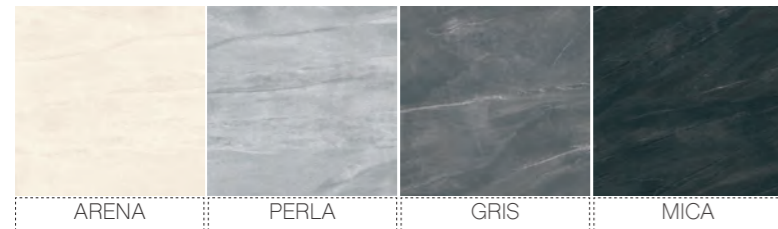

ADZ LAVICA

GEOTWO – PORCELAIN

SIZES / FORMATOS : NATURAL ADZ

60x120/24"x48"

60x90/24"x36"

61x61/24"x24"

Rectified

Rectified

AVAILABLE COLOURS / COLORES DISPONIBLES