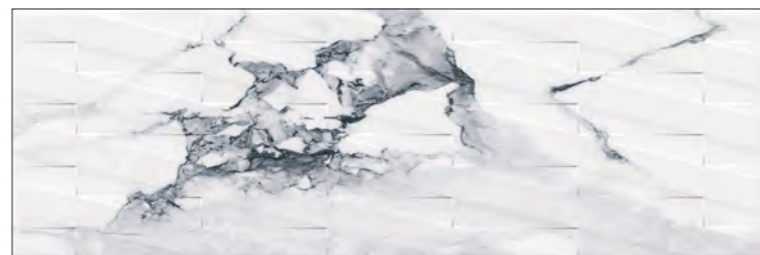

RLV PLATA

ORO

RLV ORO

Recommended Flooring / Pavimentos sugeridos: VALERIA - CRASH

33,3x100 33,3x100RLV

M050 M053

○ VALERIA PLATA
33,3x100 / 13"x40"

○ RLV VALERIA PLATA
33,3x100 / 13"x40"