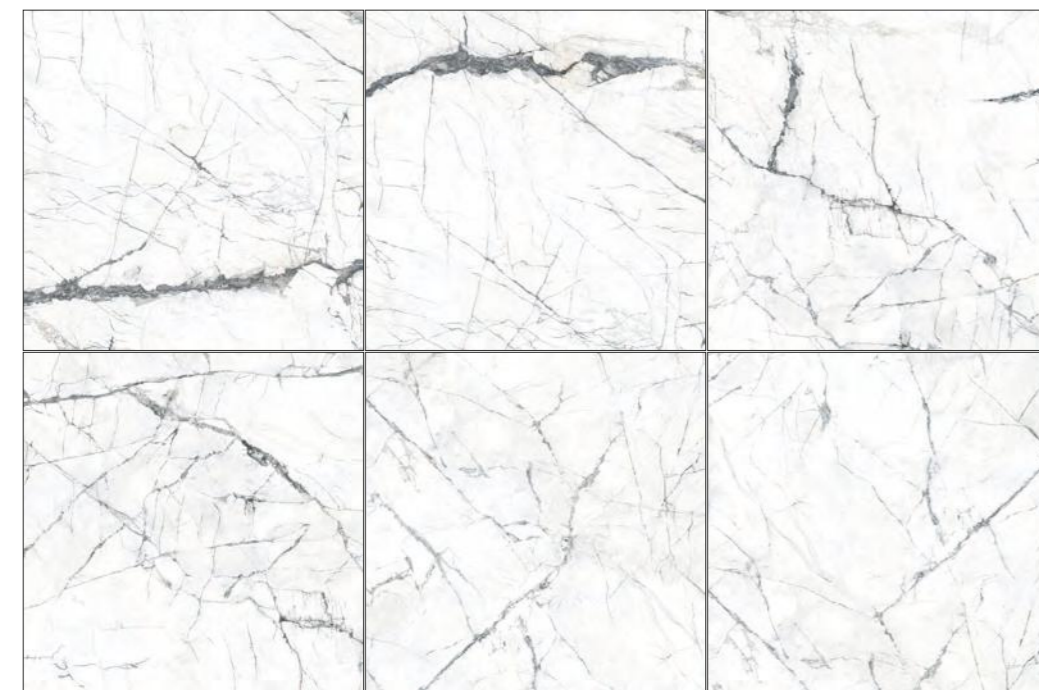

AVAILABLE COLOURS / COLORES DISPONIBLES

SHADE VARIATION / VARIACIÓN GRÁFICA

120x120	60x120	90x90	60x60	30x60
M111	M098	M102	M085	M084