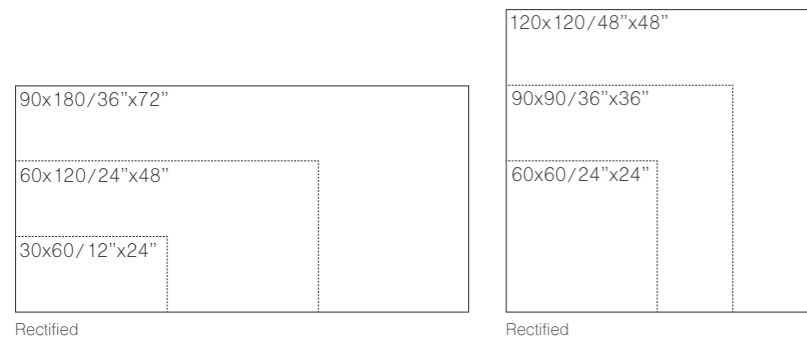

PATAGONIA

POLISHED PORCELAIN

SIZES / FORMATOS : POLISHED / NATURAL