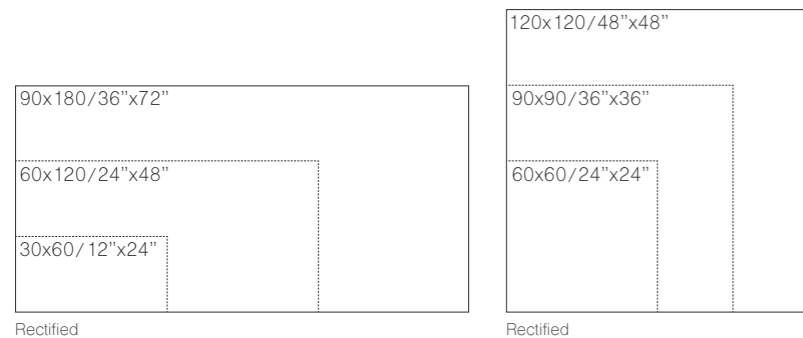

MACAEL

POLISHED PORCELAIN

SIZES / FORMATOS : POLISHED / NATURAL