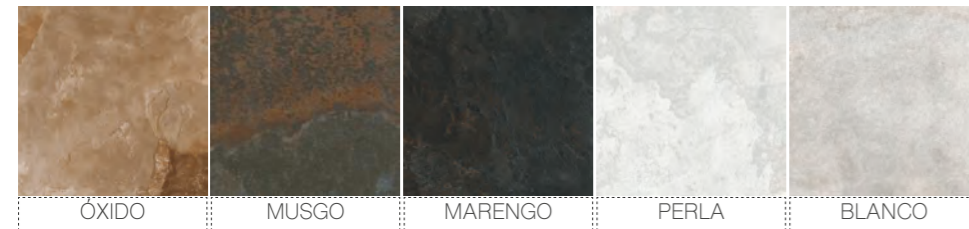

BORBA

PORCELAIN

SIZES / FORMATOS : NATURAL / NATURAL ADZ

60x120/24"x48" 30x60/12"x24" Rectified	60x60/24"x24" Rectified	60,8x60,8/ 24"x24"	30,3x61,3/ 12"x24"

AVAILABLE COLOURS / COLORES DISPONIBLES