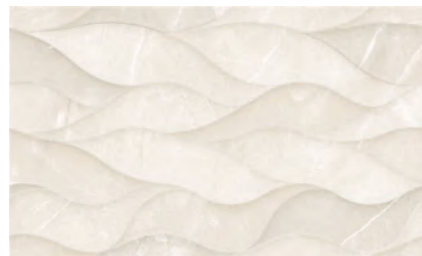

DAGMA

RED BODY

SIZES / FORMATOS

33,3x55 /
13"x22"

RLV MARFIL

Recommended Flooring / Pavimentos sugeridos: DAGMA

33,3x55 33,3x55RLV
● M011 M014