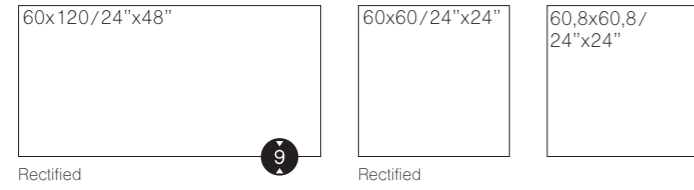

BORGIA

GLAZED PORCELAIN

SIZES / FORMATOS : NATURAL