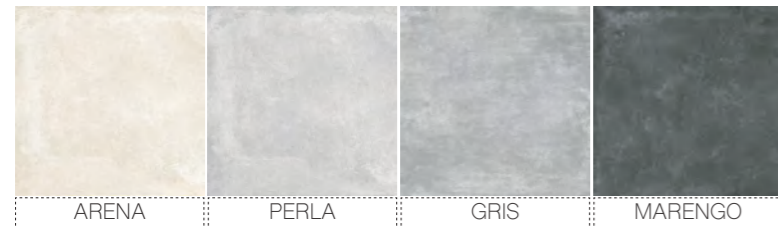

ADZ GROUND

GEOTWO – PORCELAIN

SIZES / FORMATOS : NATURAL ADZ

60x120/24"x48"

60x90/24"x36"

61x61/24"x24"

Rectified

Rectified

AVAILABLE COLOURS / COLORES DISPONIBLES