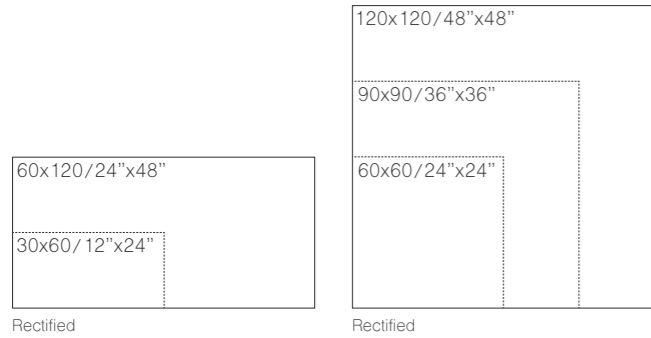

POINT

POLISHED PORCELAIN

SIZES / FORMATOS : POLISHED