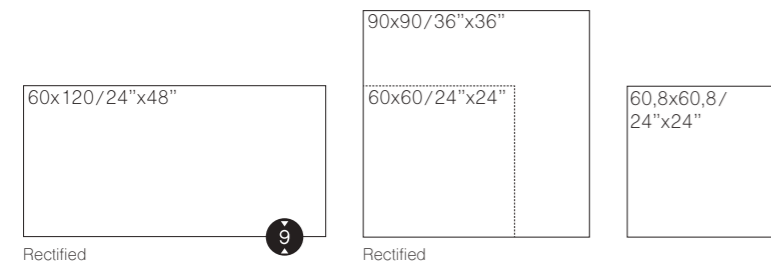

UNIQUE

GLAZED PORCELAIN

SIZES / FORMATOS : NATURAL