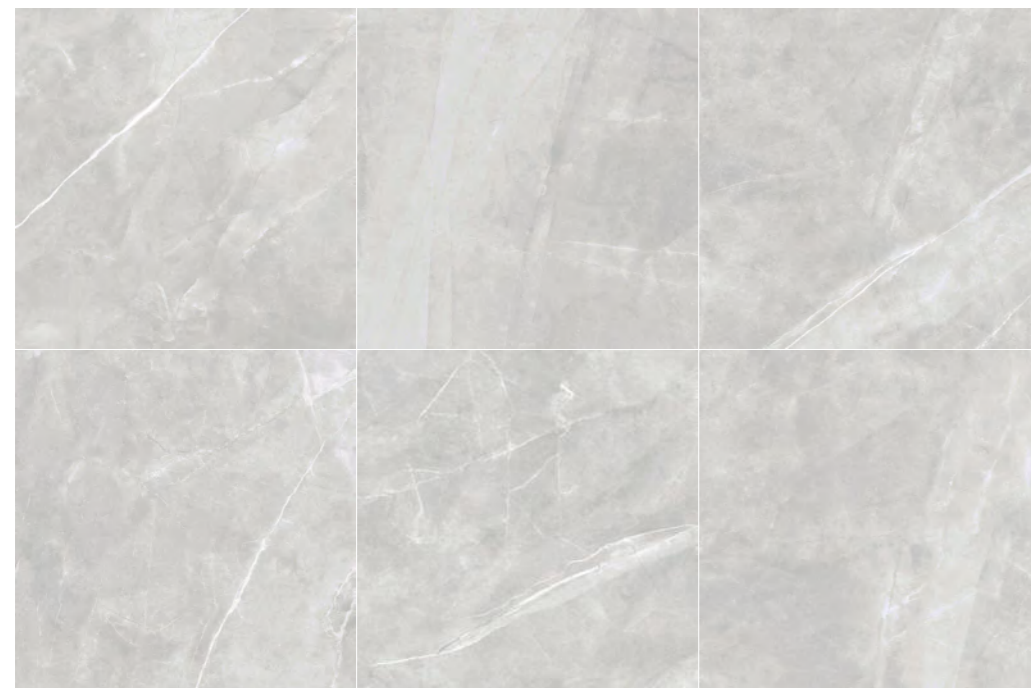

60x120

61x61

M117

M104