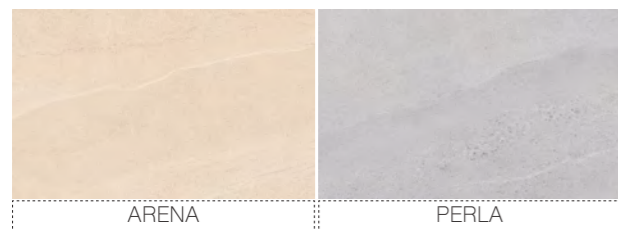

GLAZED PORCELAIN

SIZES / FORMATOS : NATURAL

Rectified

AVAILABLE COLOURS / COLORES DISPONIBLES

SHADE VARIATION / VARIACIÓN GRÁFICA

60x120(XT)

M146

○ VERNE ARENA
60x120 / 24"x48"