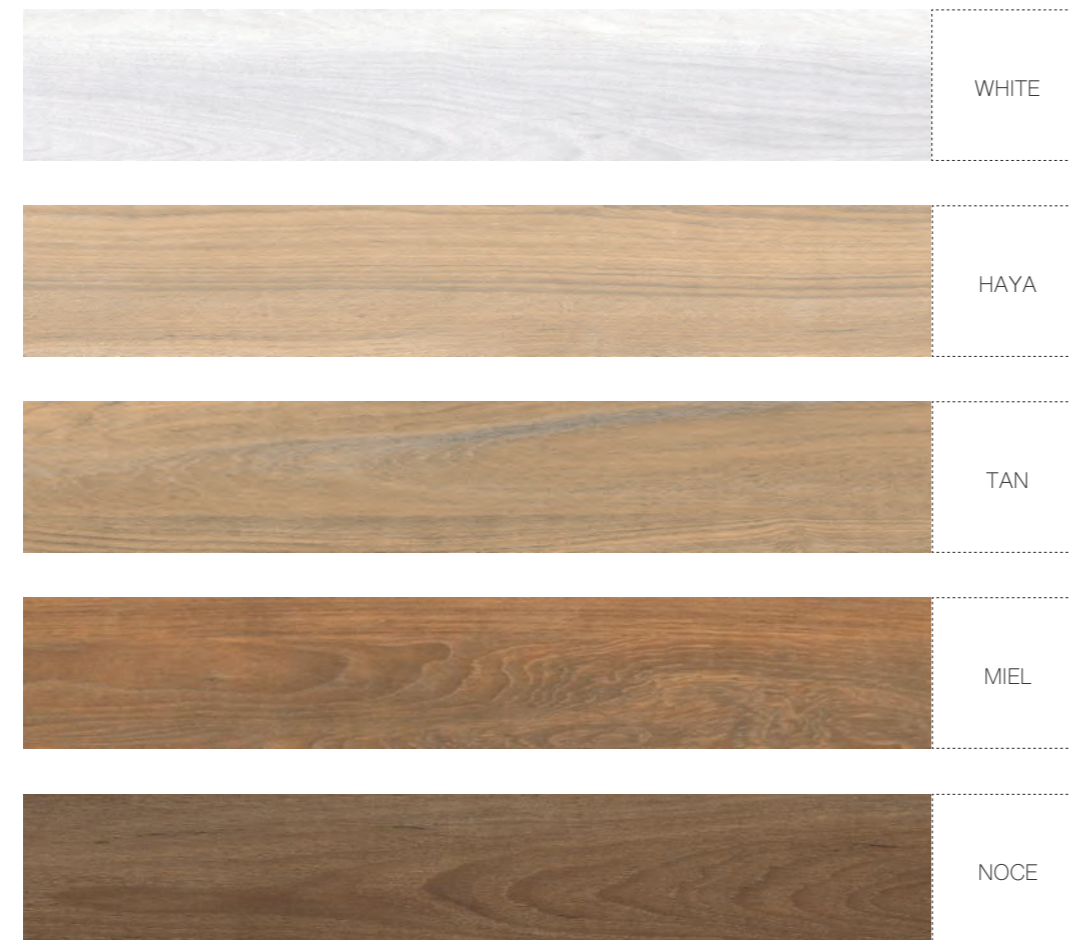

BARBICAN

GEOWOODS – PORCELAIN

SIZES / FORMATOS : NATURAL

20x120/8"x48"

Rectified

9

AVAILABLE COLOURS / COLORES DISPONIBLES