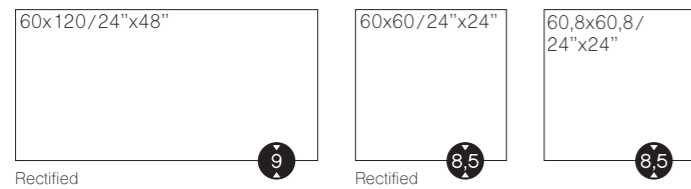

ARKETY

GLAZED PORCELAIN

SIZES / FORMATOS : NATURAL