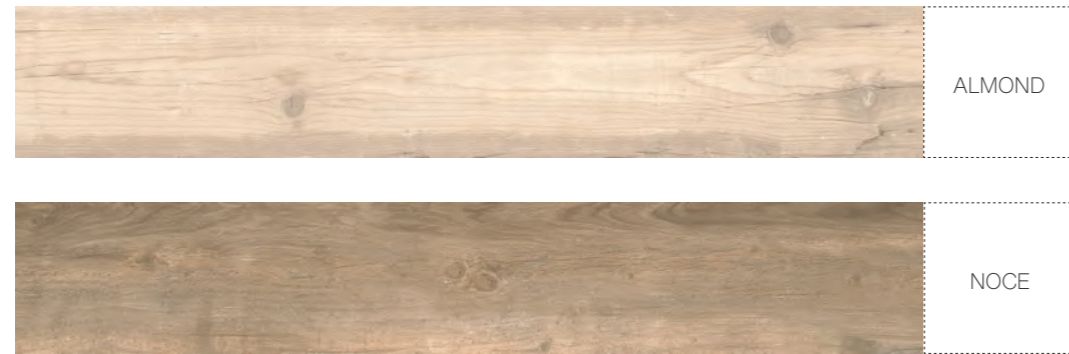

GEOWOODS – PORCELAIN

SIZES / FORMATOS : NATURAL

20x120/8"x48"
6.3
Rectified

AVAILABLE COLOURS / COLORES DISPONIBLES