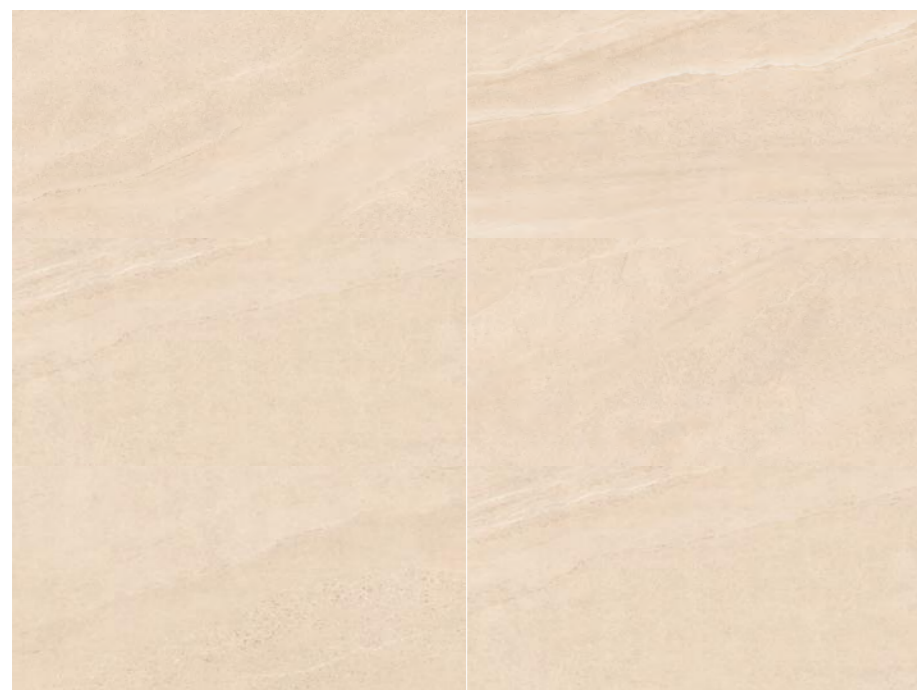

SHADE VARIATION / VARIACIÓN GRÁFICA

60x120(XT)

M146