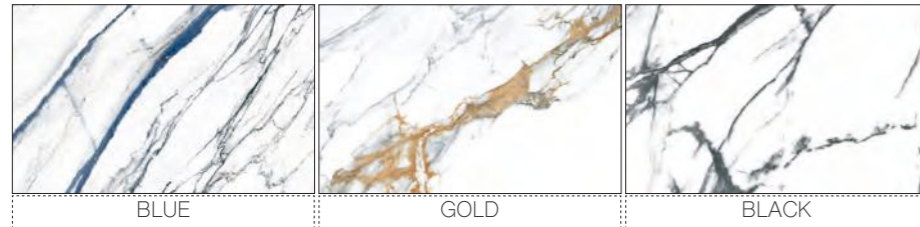

OHIO

GLAZED PORCELAIN

SIZES / FORMATOS : GLOSSY

60x60/24"x24"

60,8x60,8/
24"x24"

Rectified

AVAILABLE COLOURS / COLORES DISPONIBLES

BLUE