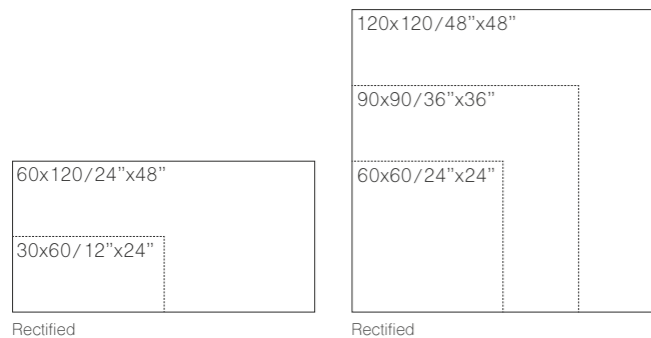

LINCOLN

POLISHED PORCELAIN

SIZES / FORMATOS : POLISHED / NATURAL