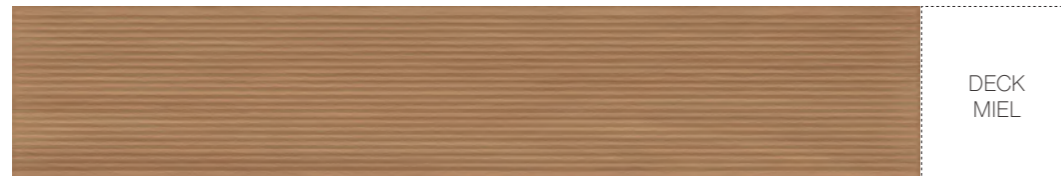

GEOWOODS – PORCELAIN

SIZES / FORMATOS : NATURAL

23x120/9"x48"

9,5

AVAILABLE COLOURS / COLORES DISPONIBLES

DECK
SILVER

DECK
HAYA

DECK
MIEL