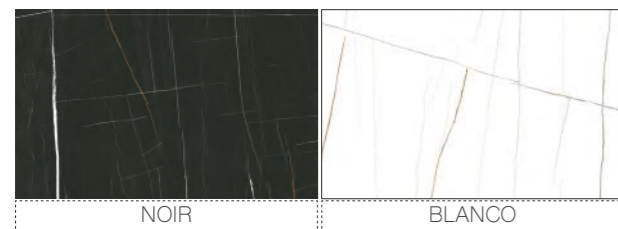

SAHARA

SUPER POLISHED PORCELAIN

SIZES / FORMATOS : SUPER POLISHED

Rectified

Rectified

AVAILABLE COLOURS / COLORES DISPONIBLES

SHADE VARIATION / VARIACIÓN GRÁFICA

120x120 60x120
M115 M110

○ SAHARA BLANCO
120x120 / 48"x48"