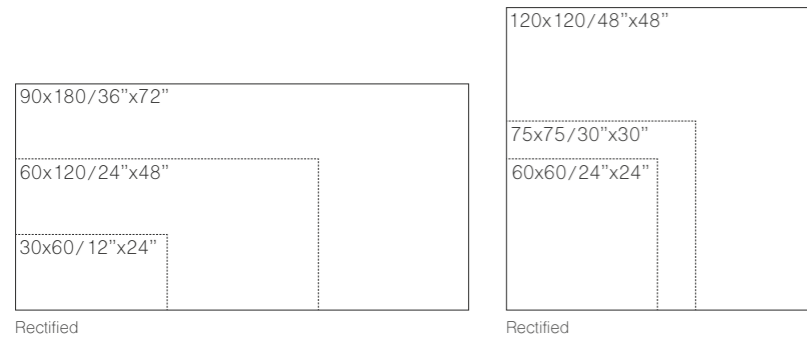

SOMA

POLISHED PORCELAIN

SIZES / FORMATOS : POLISHED