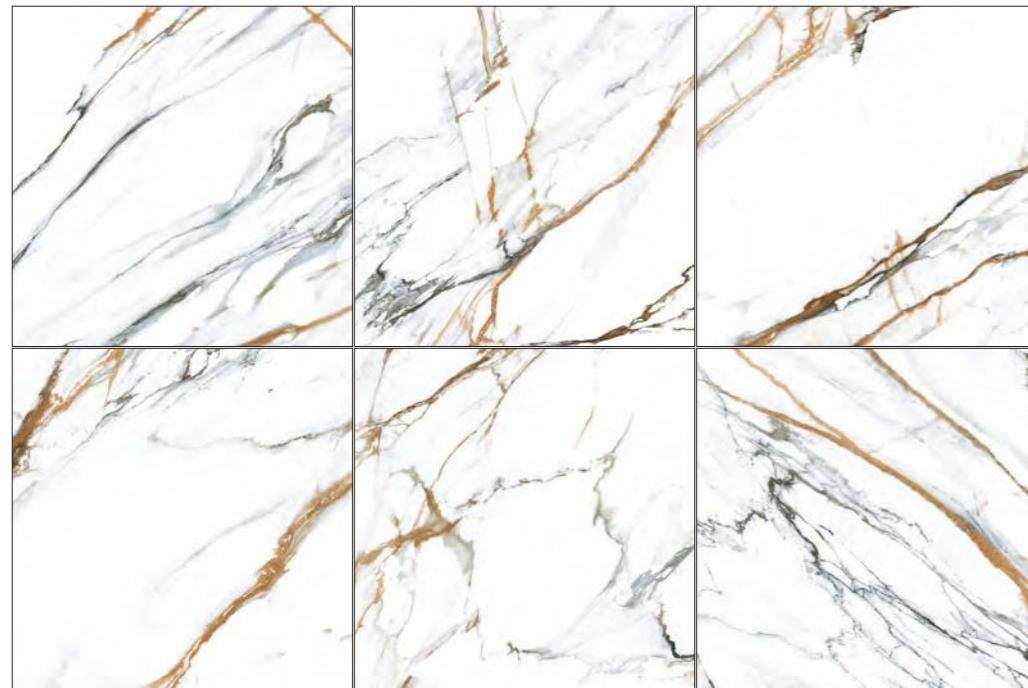

60,8x60,8

60x60

M124

M126