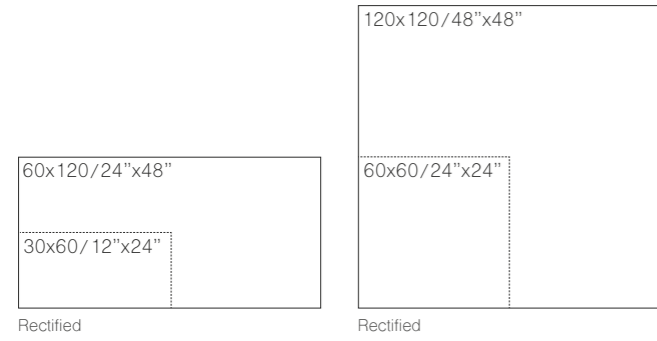

MALINI

DIAMOND POLISHED PORCELAIN

SIZES / FORMATOS : DIAMOND POLISHED