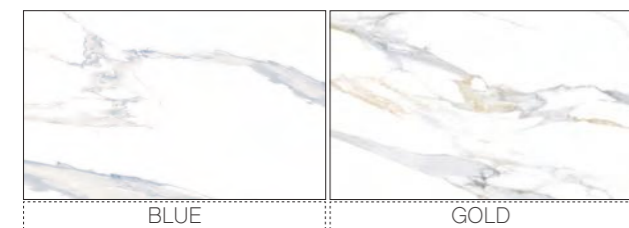

○ VERNE ARENA
60x120 / 24"x48"

BOREAL

GLAZED PORCELAIN

SIZES / FORMATOS : GLOSSY

Rectified

Rectified

60x120(F) 60,8x60,8 60x60
 M128 M124 M126

AVAILABLE COLOURS / COLORES DISPONIBLES