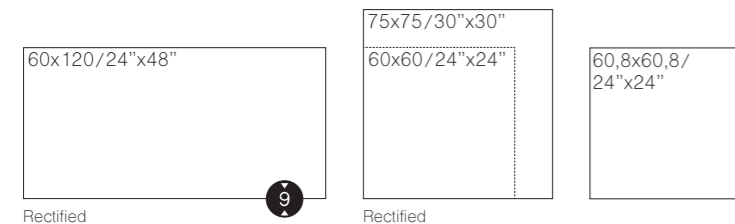

LUXURY

GLAZED PORCELAIN

SIZES / FORMATOS : GLOSSY

60x120(F)	75x75	60,8x60,8	60x60
M128	M127	M124	M126

AVAILABLE COLOURS / COLORES DISPONIBLES