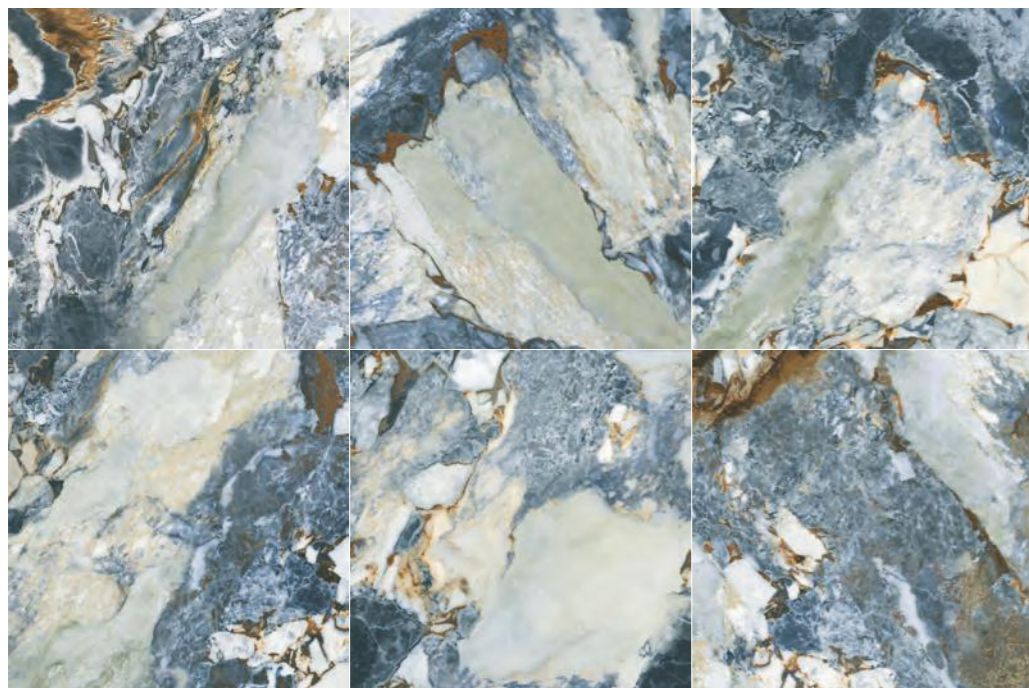

GRETA

SUPER POLISHED PORCELAIN

SIZES / FORMATOS : SUPER POLISHED

120x120/48"x48"

Rectified

60x120/24"x48"

Rectified

AVAILABLE COLOURS / COLORES DISPONIBLES

BLUE

SHADE VARIATION / VARIACIÓN GRÁFICA

120x120 60x120
M115 M110