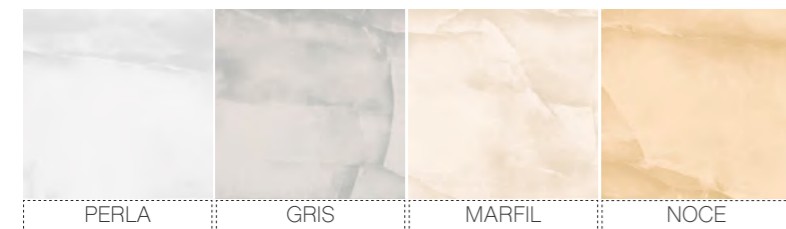

EGEO

GLAZED PORCELAIN

SIZES / FORMATOS : GLOSSY

Rectified

60,8x60,8 60x60
 M124 M126

AVAILABLE COLOURS / COLORES DISPONIBLES

AURA

GLAZED PORCELAIN