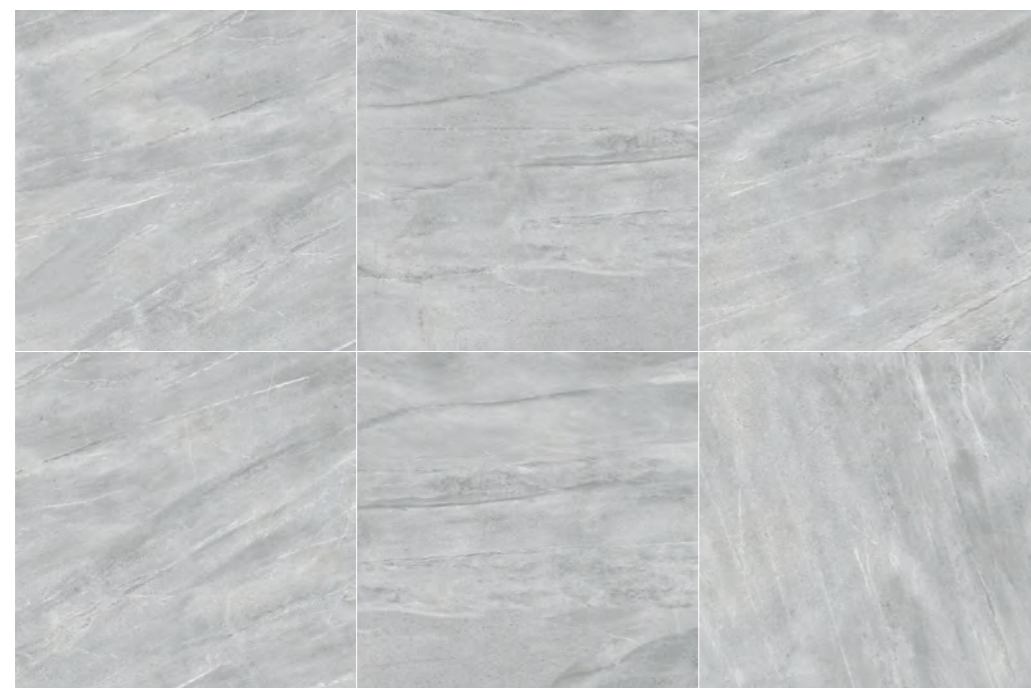

SHADE VARIATION / VARIACIÓN GRÁFICA

90x180	120x120	60x120	75x75	60,8x60,8	60x60	30,3x61,3	30x60
M109	M108	M094	M090	M055	M070	M054	M065