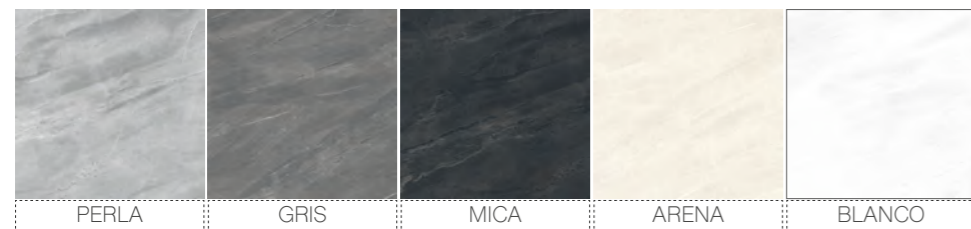

LAVICA

PORCELAIN

SIZES / FORMATOS : NATURAL

Rectified

Rectified

30,3x61,3 / 12"x24"

60,8x60,8 / 24"x24"

AVAILABLE COLOURS / COLORES DISPONIBLES

SHADE VARIATION / VARIACIÓN GRÁFICA

90x180	120x120	60x120	75x75	60,8x60,8	60x60	30,3x61,3	30x60
M109	M108	M094	M090	M055	M070	M054	M065