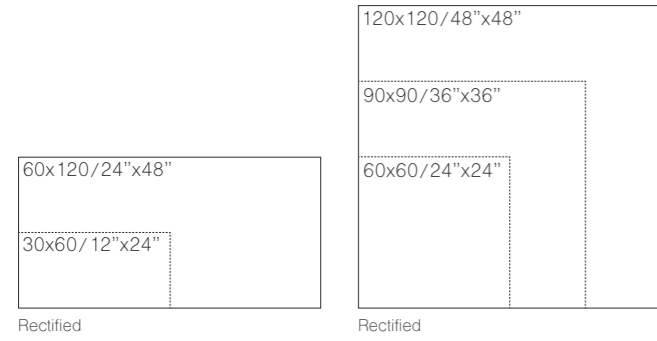

LASA

POLISHED PORCELAIN

SIZES / FORMATOS : POLISHED / NATURAL