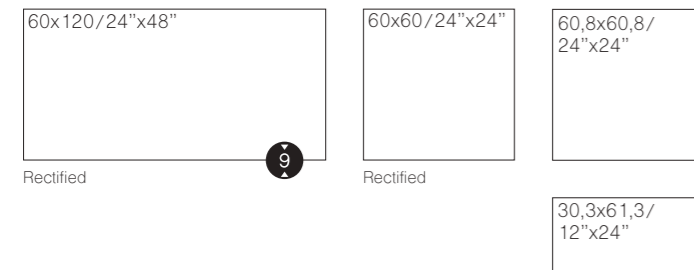

KAUNAS

GLAZED PORCELAIN

SIZES / FORMATOS : NATURAL