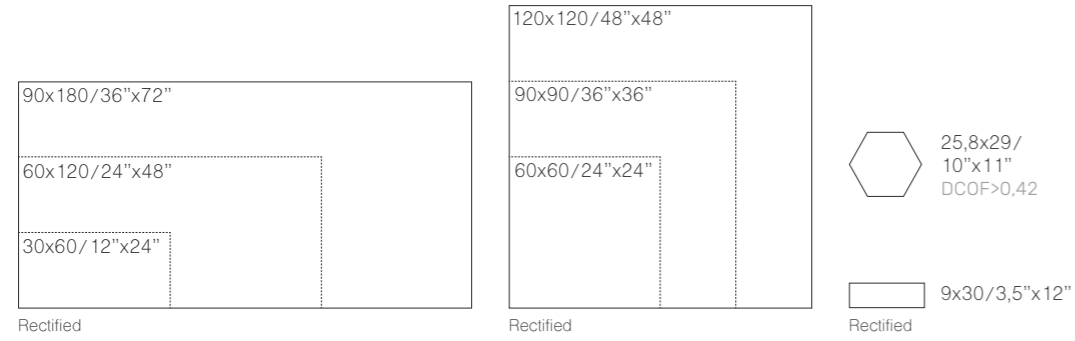

NILO

POLISHED PORCELAIN

SIZES / FORMATOS : POLISHED / NATURAL