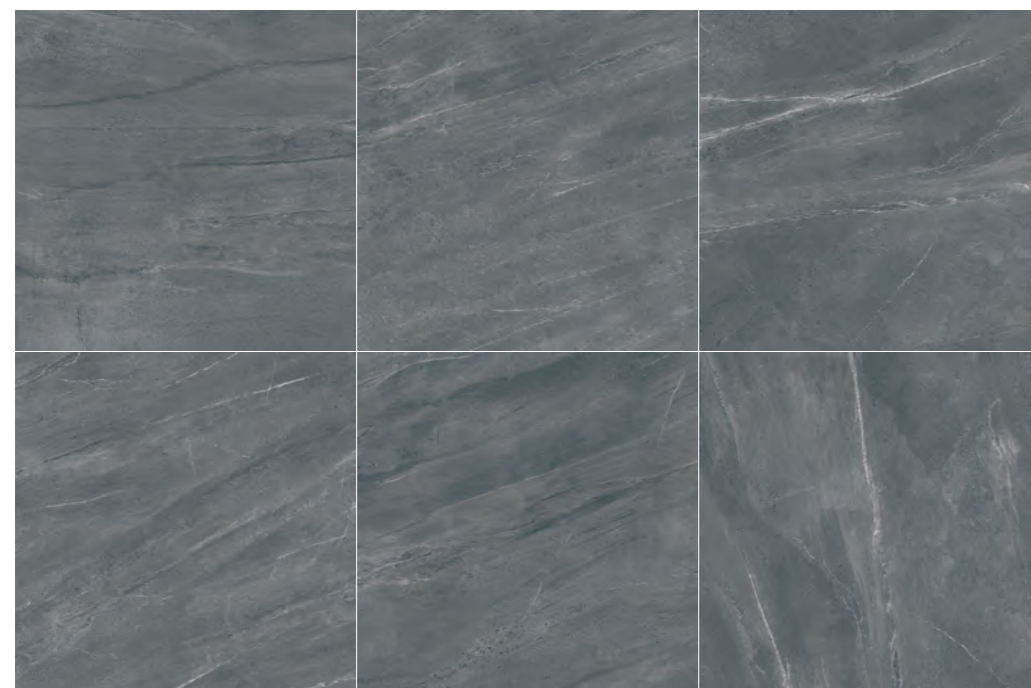

60x120/24"x48"

60x90/24"x36"

61x61/24"x24"

Rectified

Rectified

AVAILABLE COLOURS / COLORES DISPONIBLES

SHADE VARIATION / VARIACIÓN GRÁFICA

60x120	60x90	61x61
M117	M161	M104