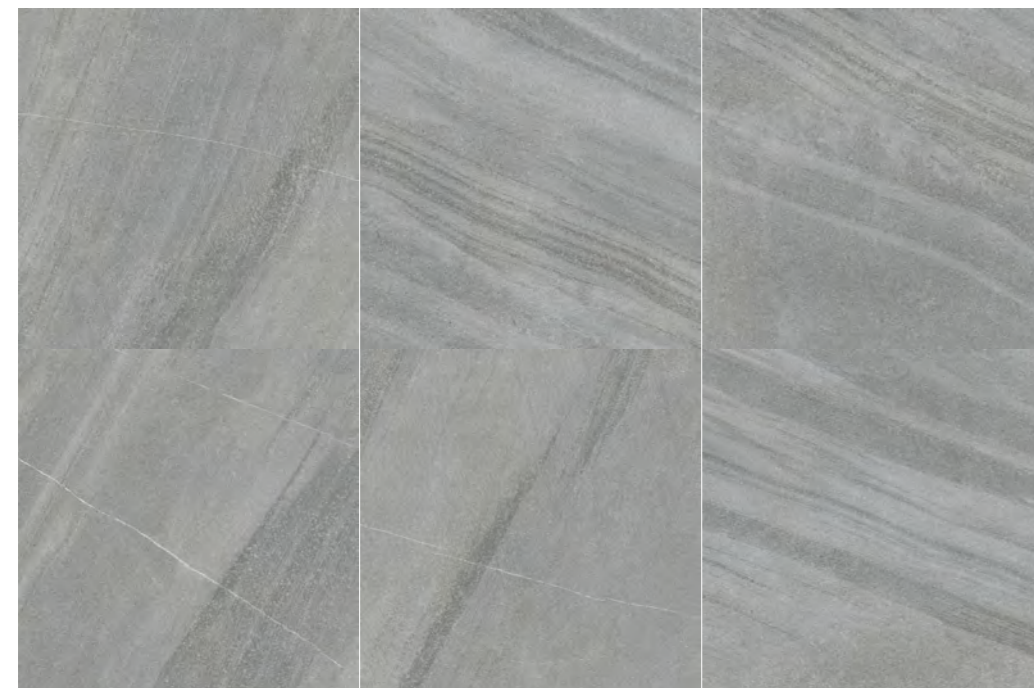

SHADE VARIATION / VARIACIÓN GRÁFICA

60x120	45x90	60,8x60,8	60x60	30x60
M094	M072	M055	M070	M065