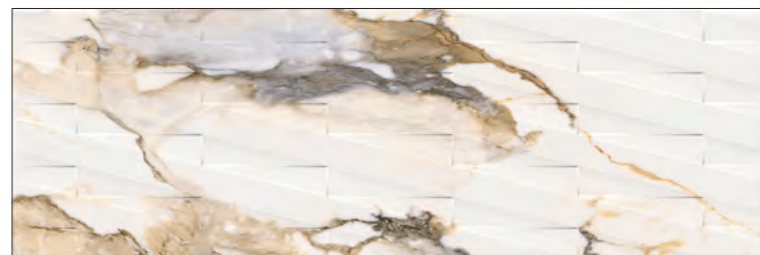

RLV PLATA

ORO

RLV ORO

Recommended Flooring / Pavimentos sugeridos: VALERIA - CRASH

33,3x100 33,3x100RLV

M050 M053

○ VALERIA PLATA
33,3x100 / 13"x40"

○ RLV VALERIA PLATA
33,3x100 / 13"x40"