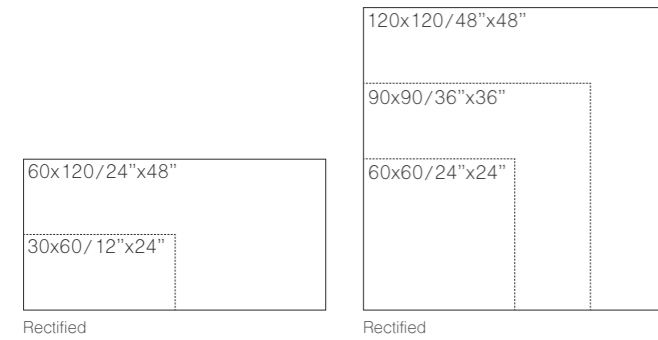

30x60

M098

M085

M084

○ PICENO PERLA
60x120 / 48"x48"

KAIROS

POLISHED PORCELAIN

SIZES / FORMATOS : POLISHED