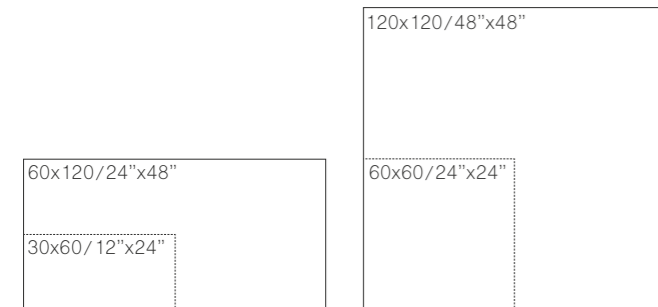

SWING

POLISHED PORCELAIN

SIZES / FORMATOS : POLISHED