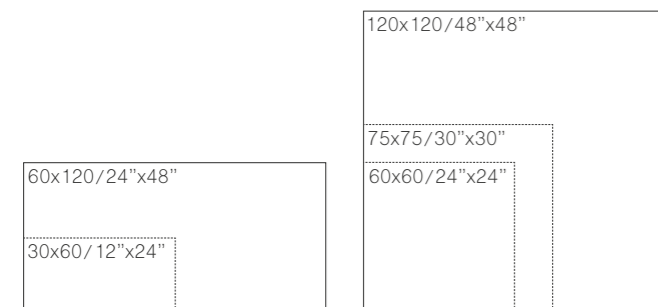

MARMARA

POLISHED PORCELAIN

SIZES / FORMATOS : POLISHED