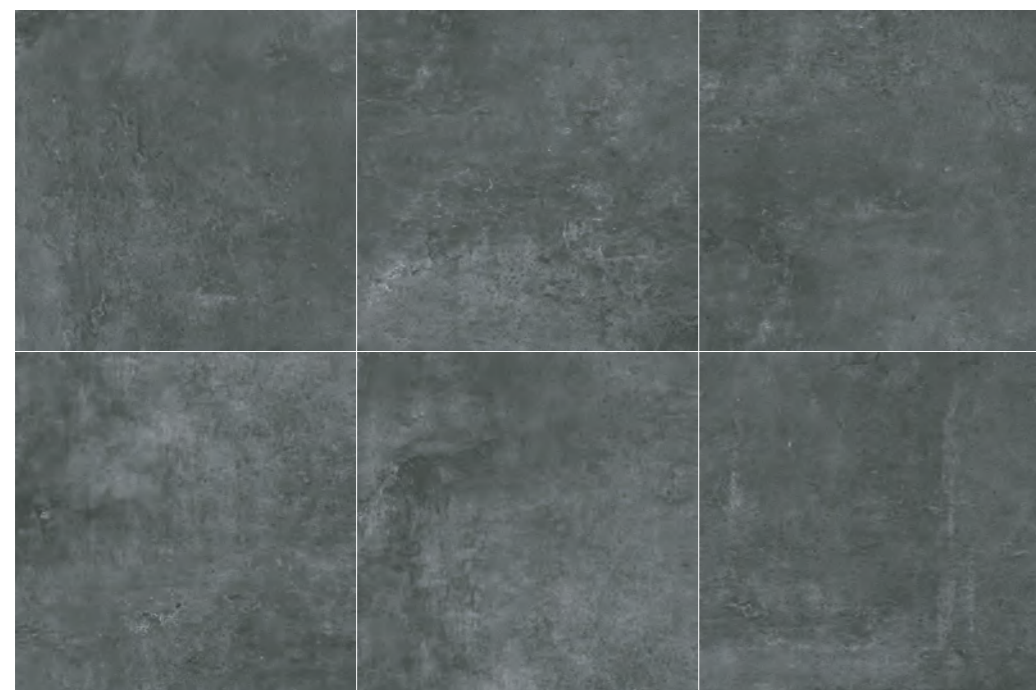

SHADE VARIATION / VARIACIÓN GRÁFICA

60x120	60x90	61x61
M117	M161	M104