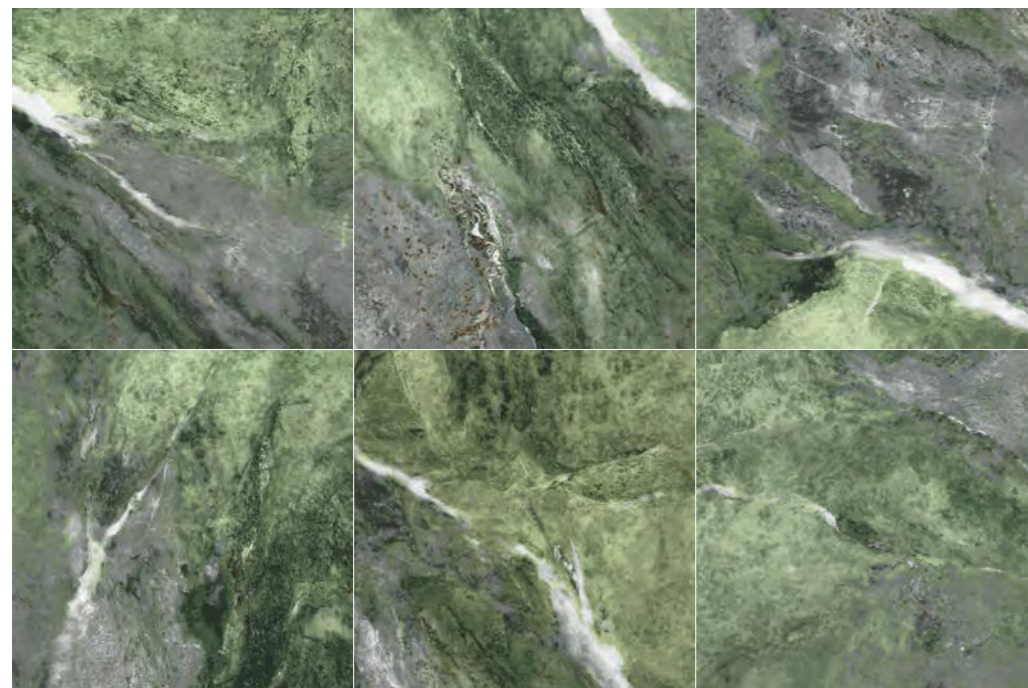

SHADE VARIATION / VARIACIÓN GRÁFICA

120x120   60x120
M115   M110