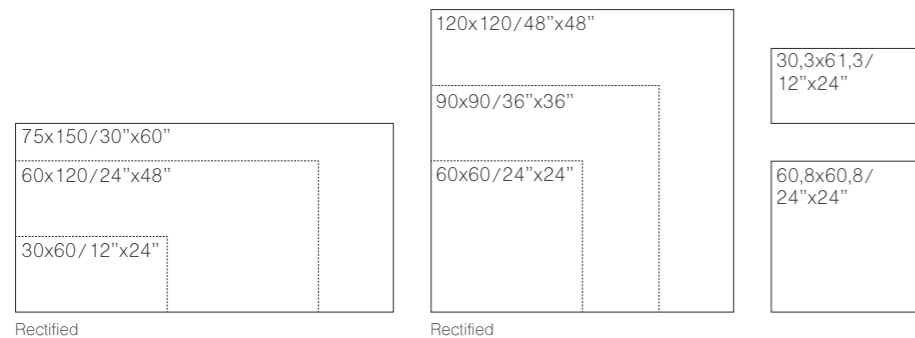

GROUND

PORCELAIN

SIZES / FORMATOS : NATURAL / NATURAL ADZ